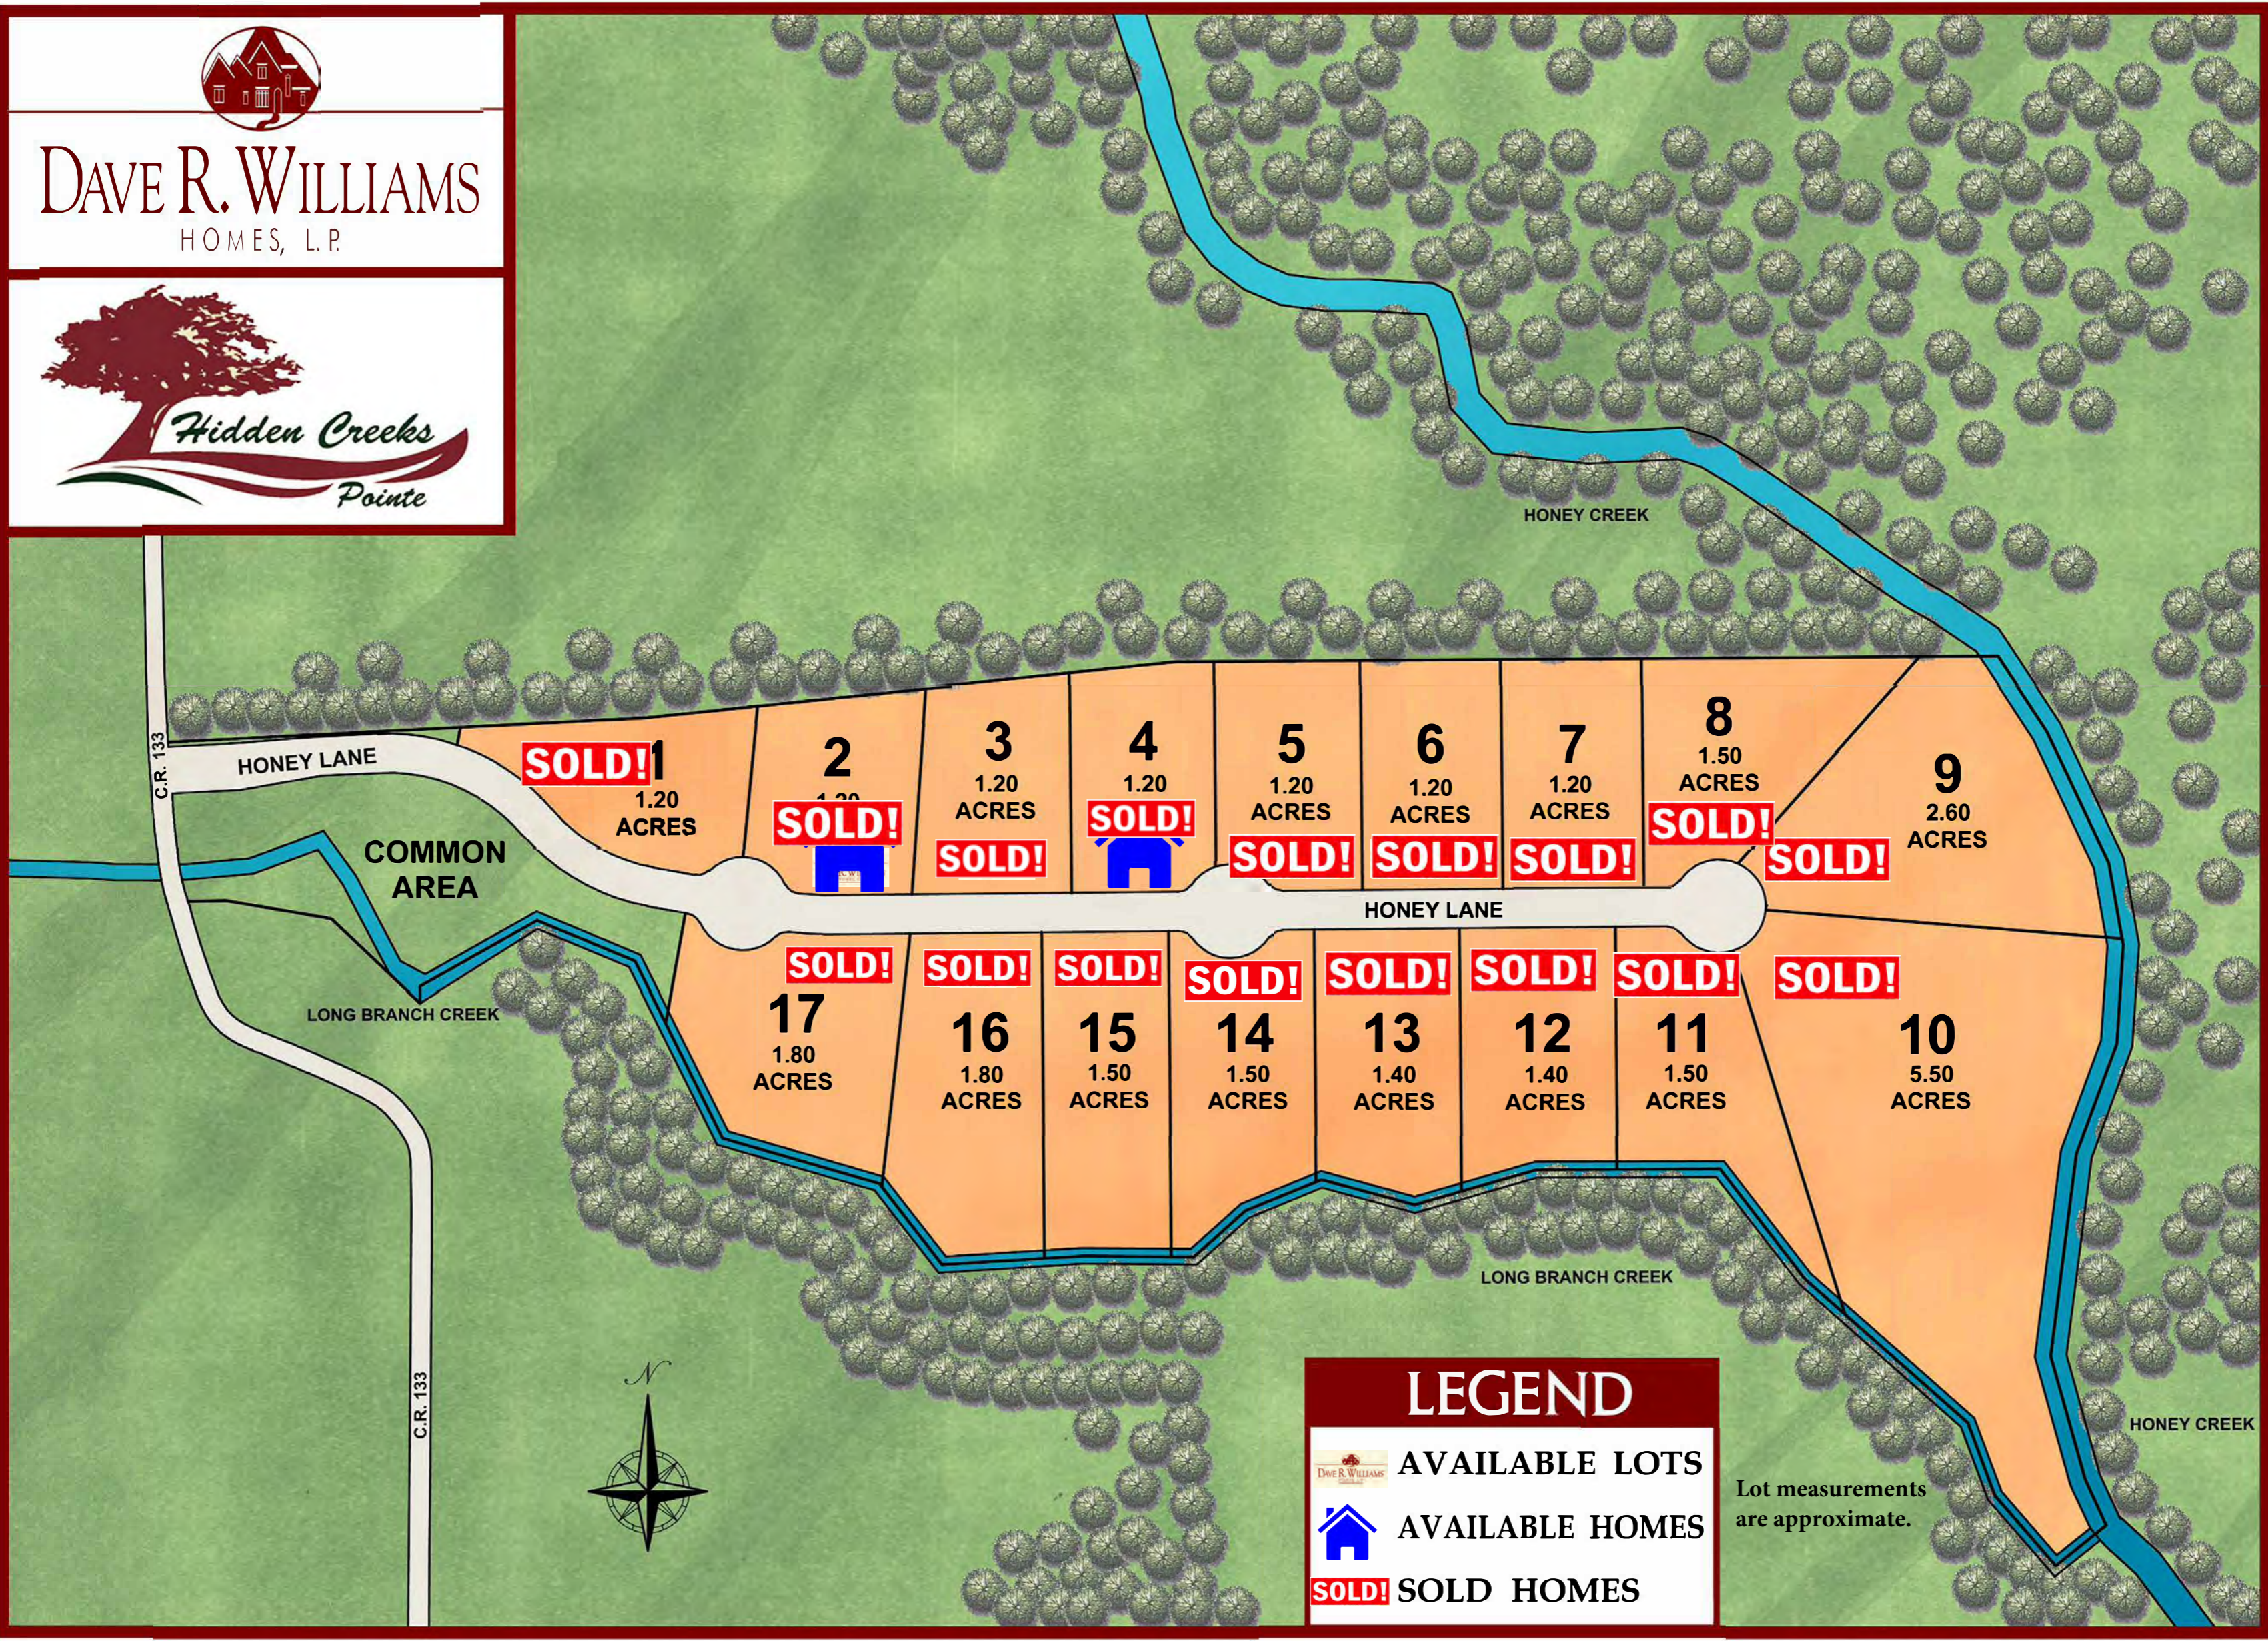

**DAVE R. WILLIAMS**  
HOMES, L.P.

**LEGEND**

AVAILABLE LOTS

AVAILABLE HOMES

**SOLD!** SOLD HOMES

Lot measurements are approximate.

C.R. 133

HONEY LANE

COMMON AREA

LONG BRANCH CREEK

C.R. 133

HONEY CREEK

HONEY LANE

LONG BRANCH CREEK

HONEY CREEK