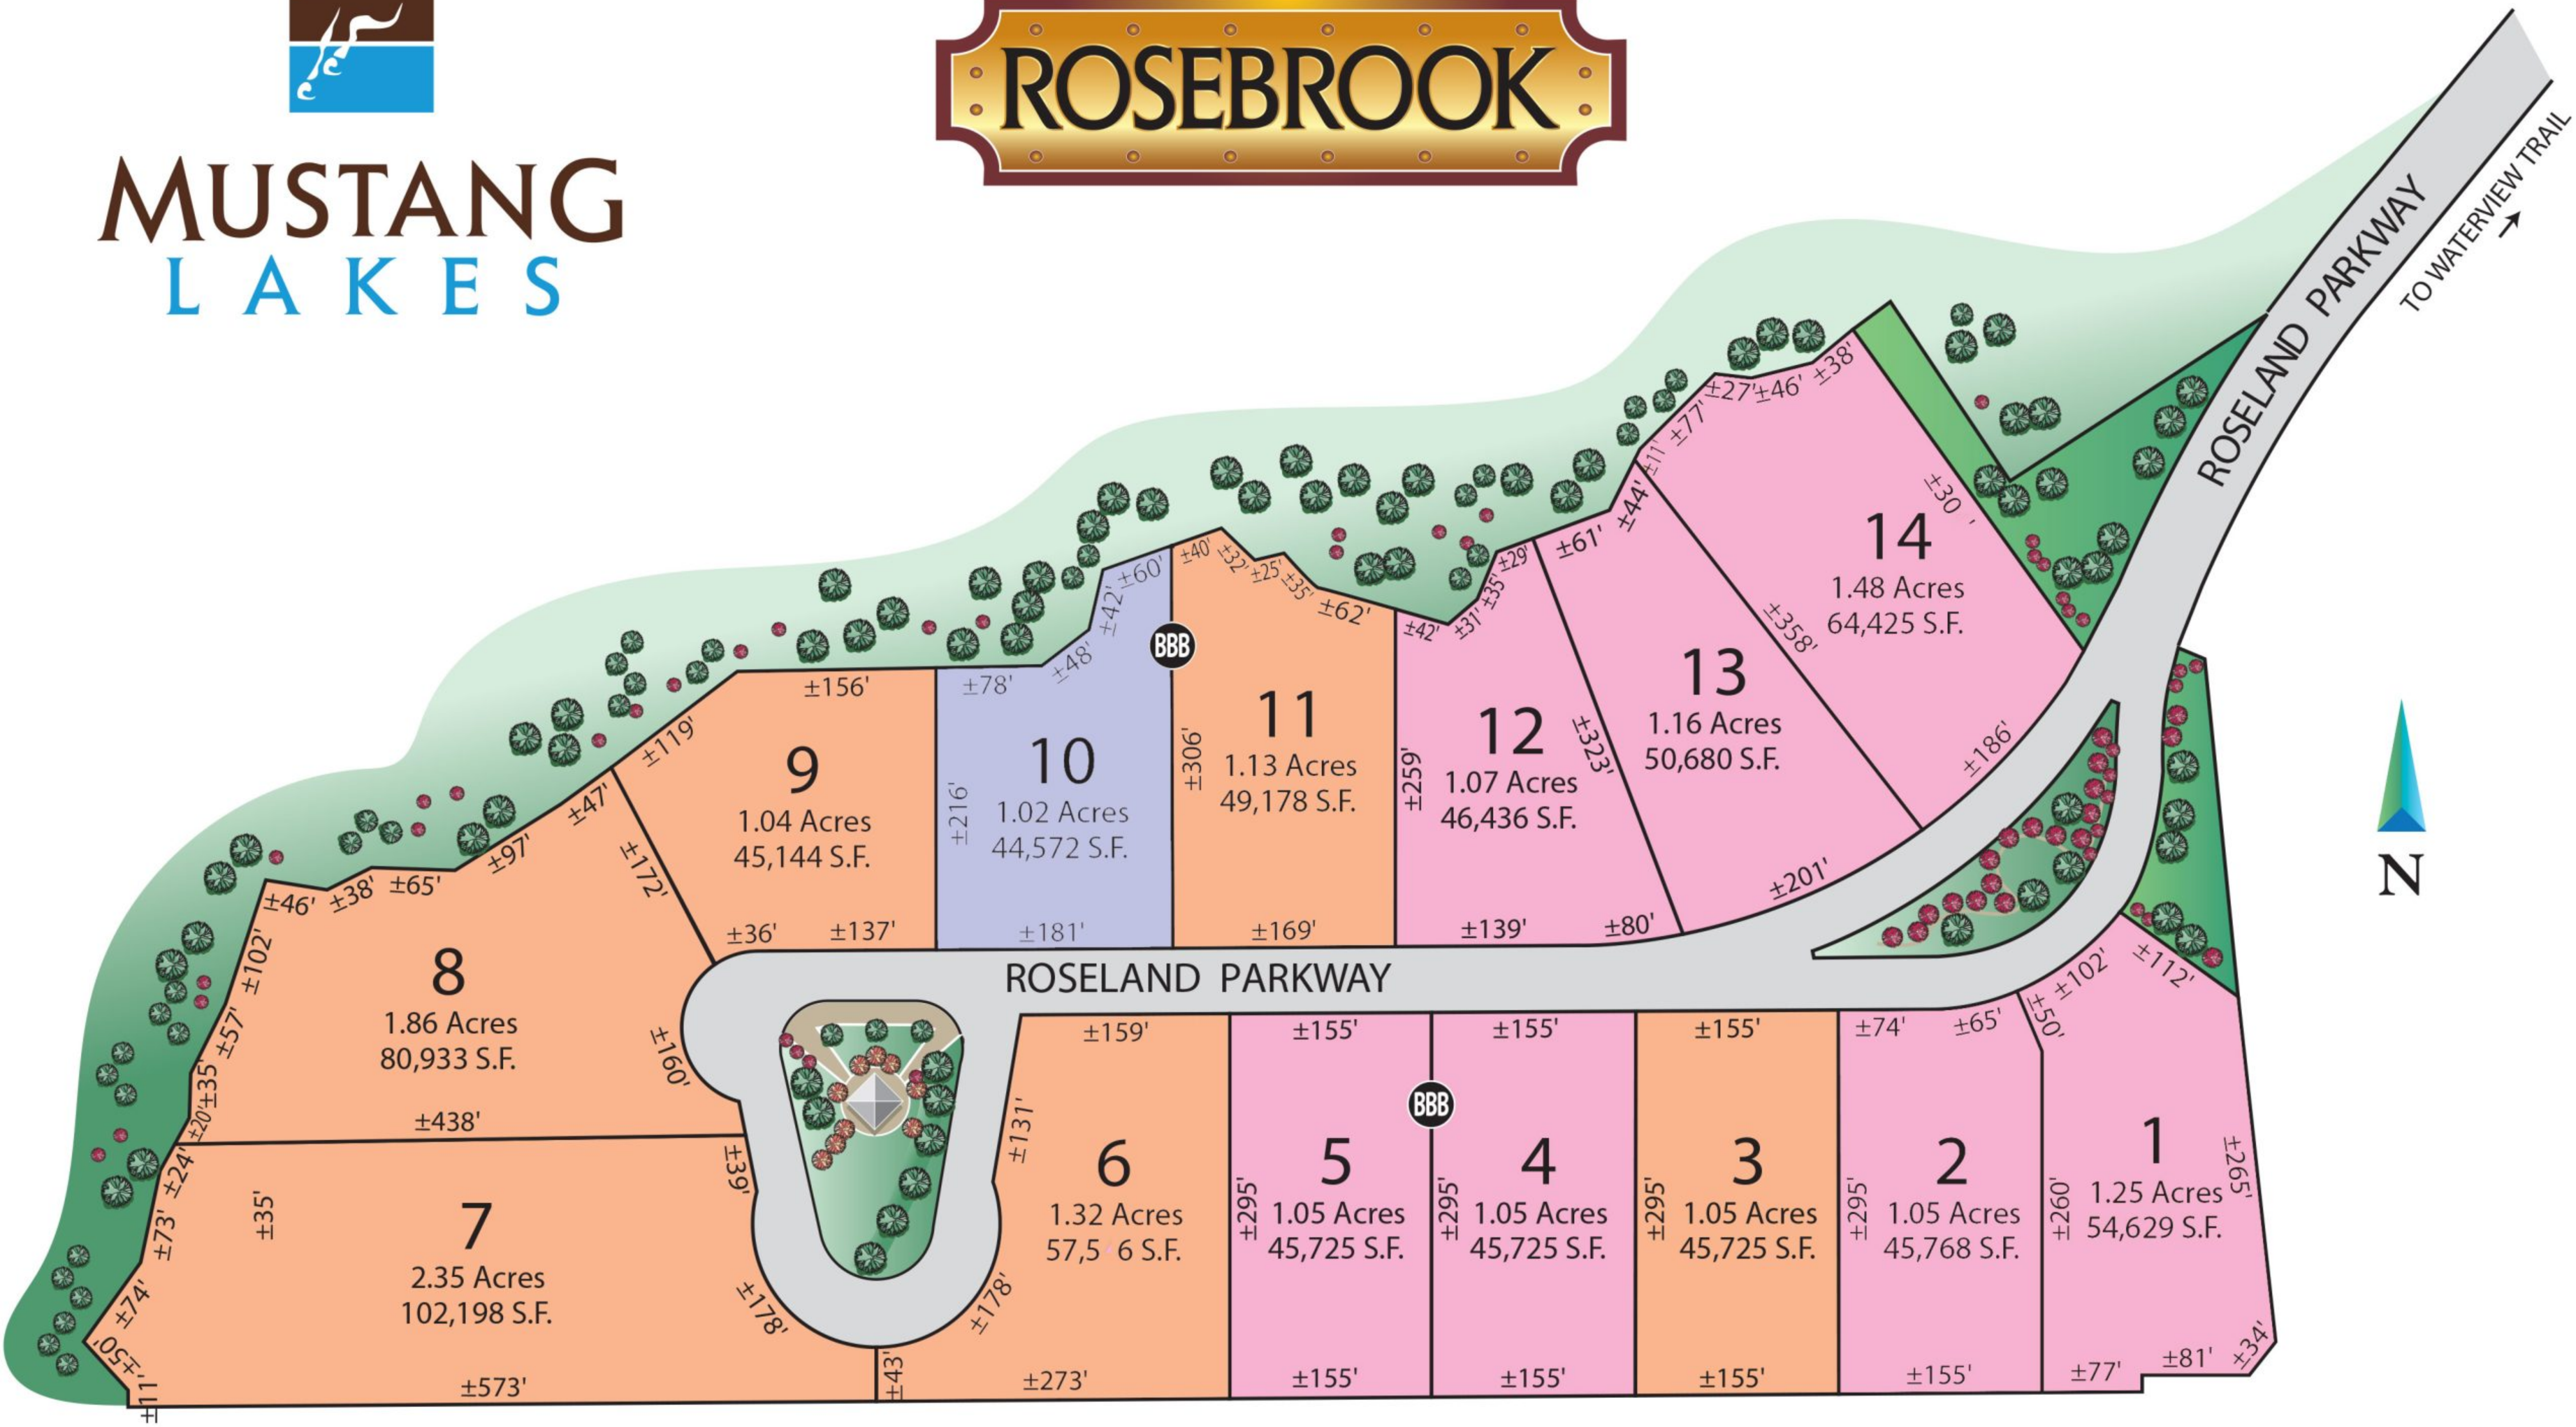

# MUSTANG LAKES

ESTATE LOTS

## ROSEBROOK

Siteplan is an artist's illustration and is subject to change without notice.  
 For specific lot dimensions, please refer to the final plat.  
 02-27-23

Available Lots

Sold Lots

Reserved Lots\*