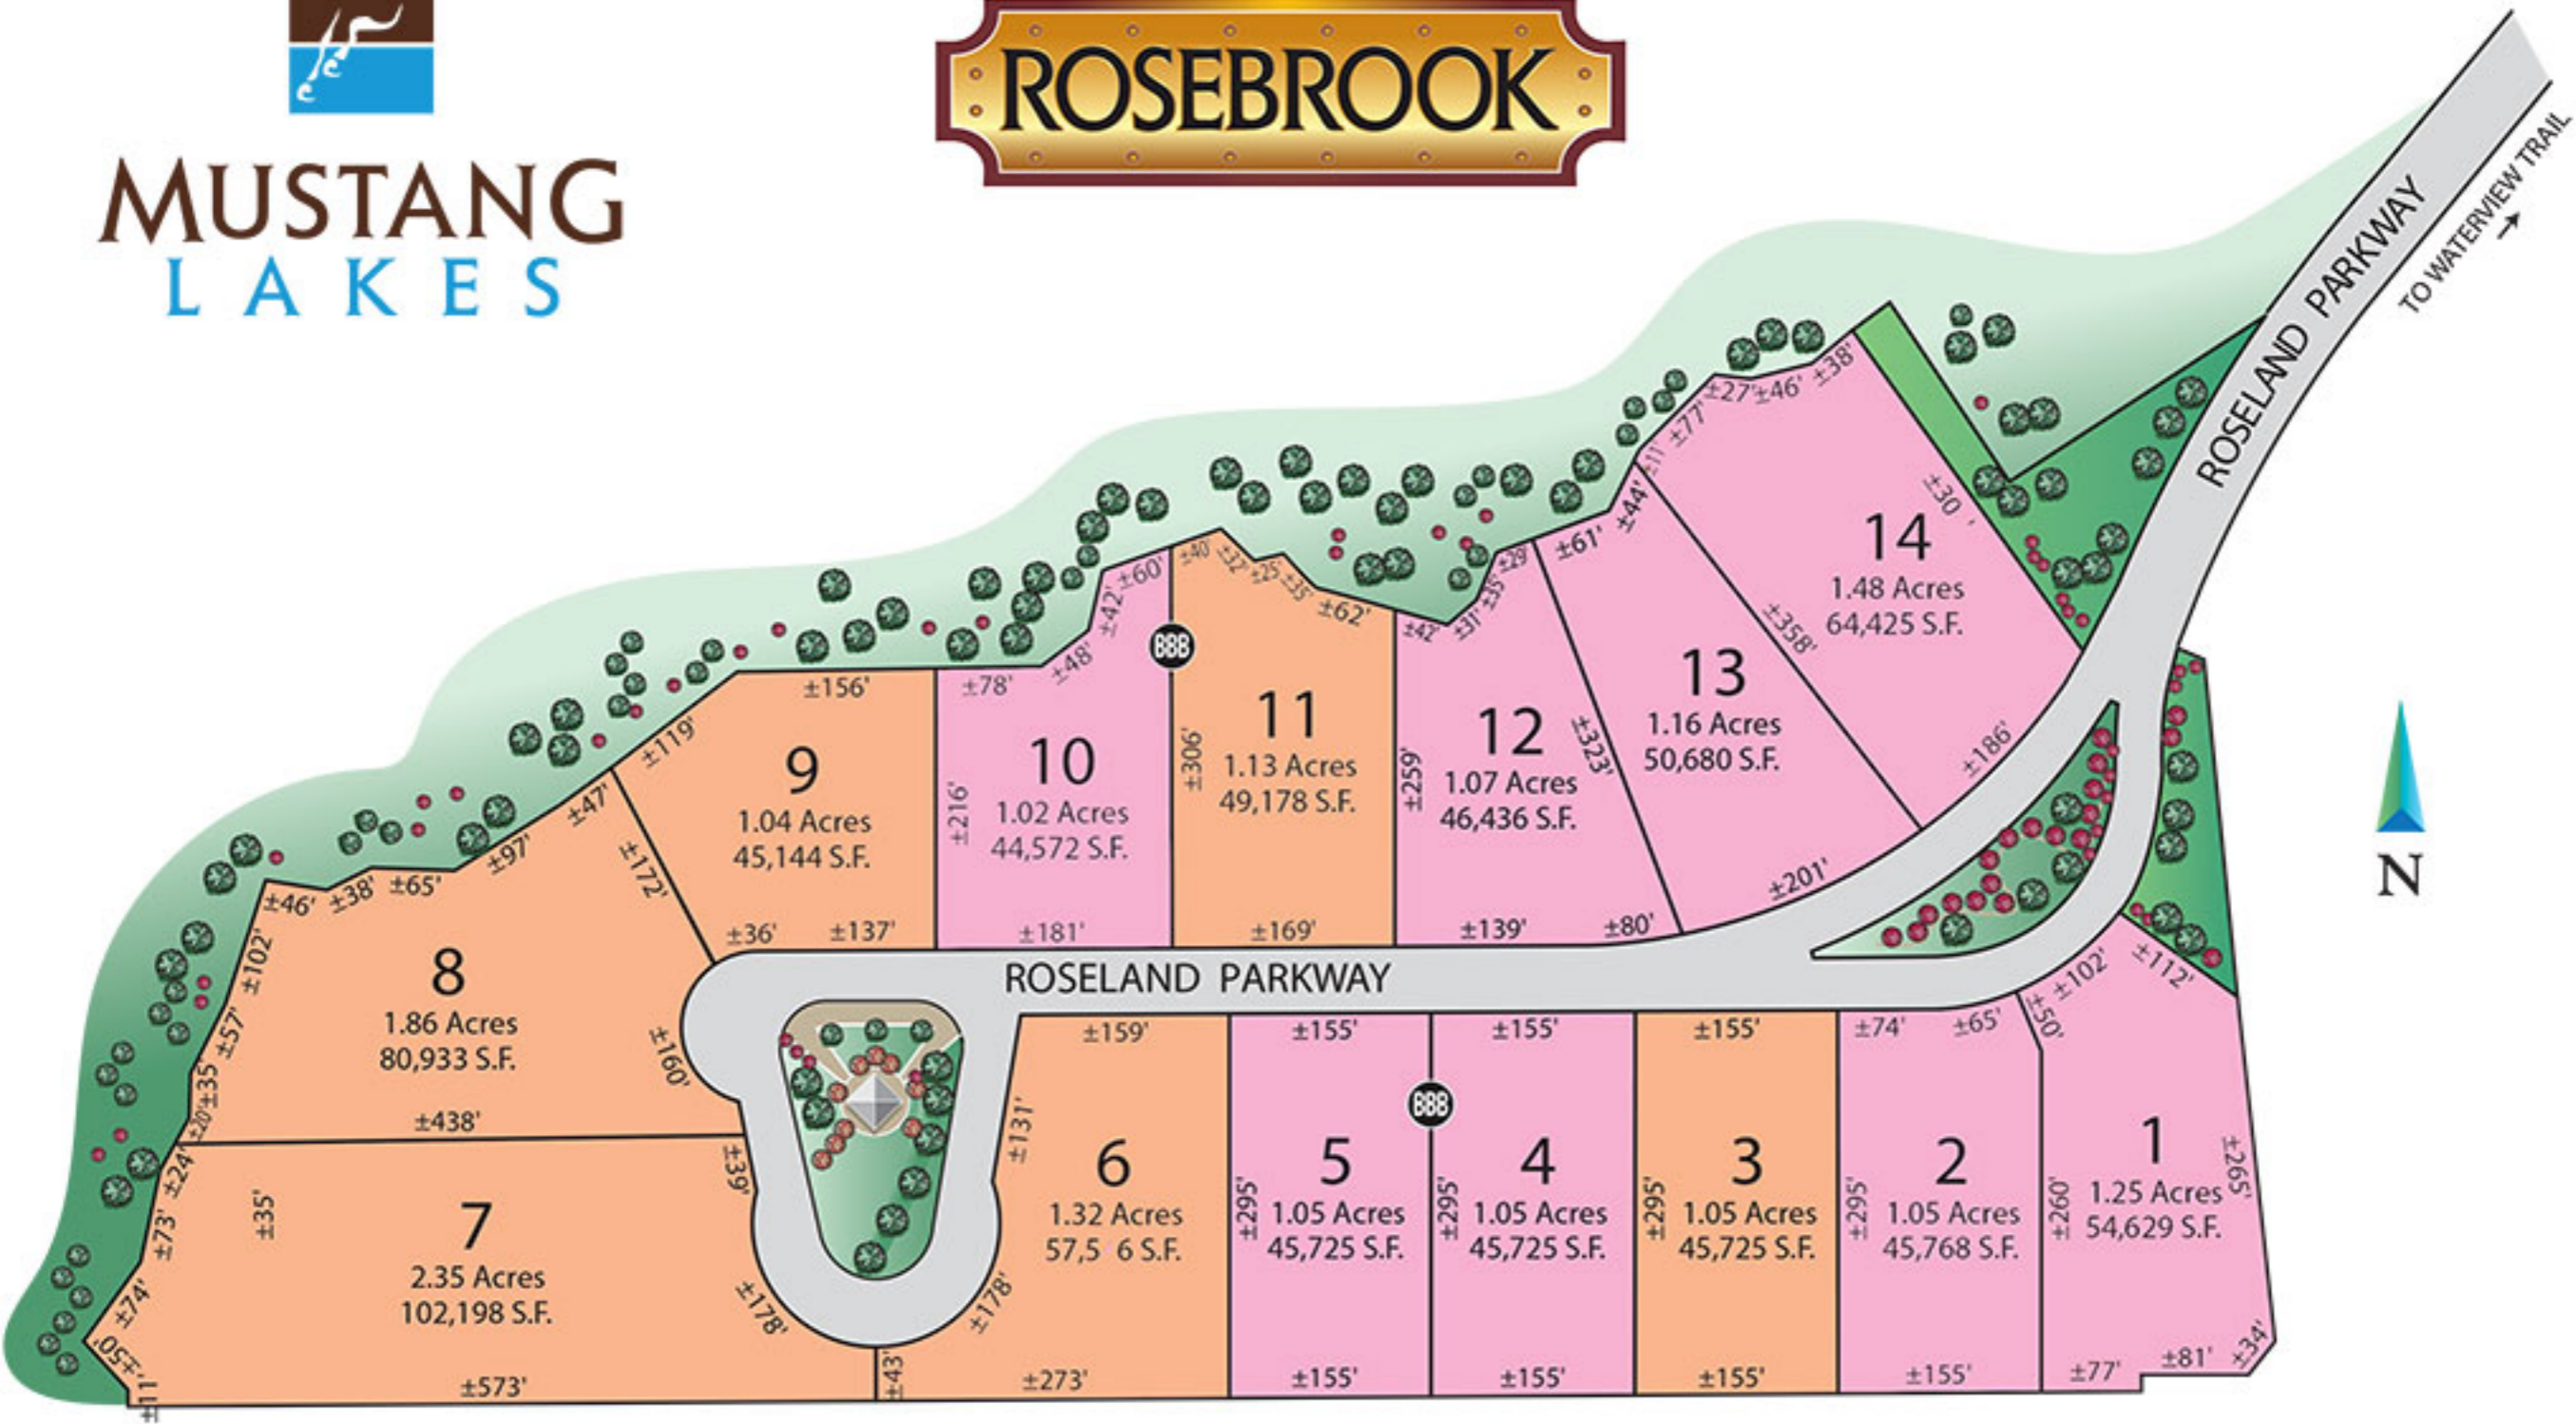

MUSTANG LAKES

ESTATE LOTS

ROSEBROOK

Siteplan is an artist's illustration and is subject to change without notice.
 For specific lot dimensions, please refer to the final plat.
 02-27-23

Available Lots

Sold Lots

Reserved Lots*

*Reserved Lots that do not convert to a contract will be returned to the lot pool.