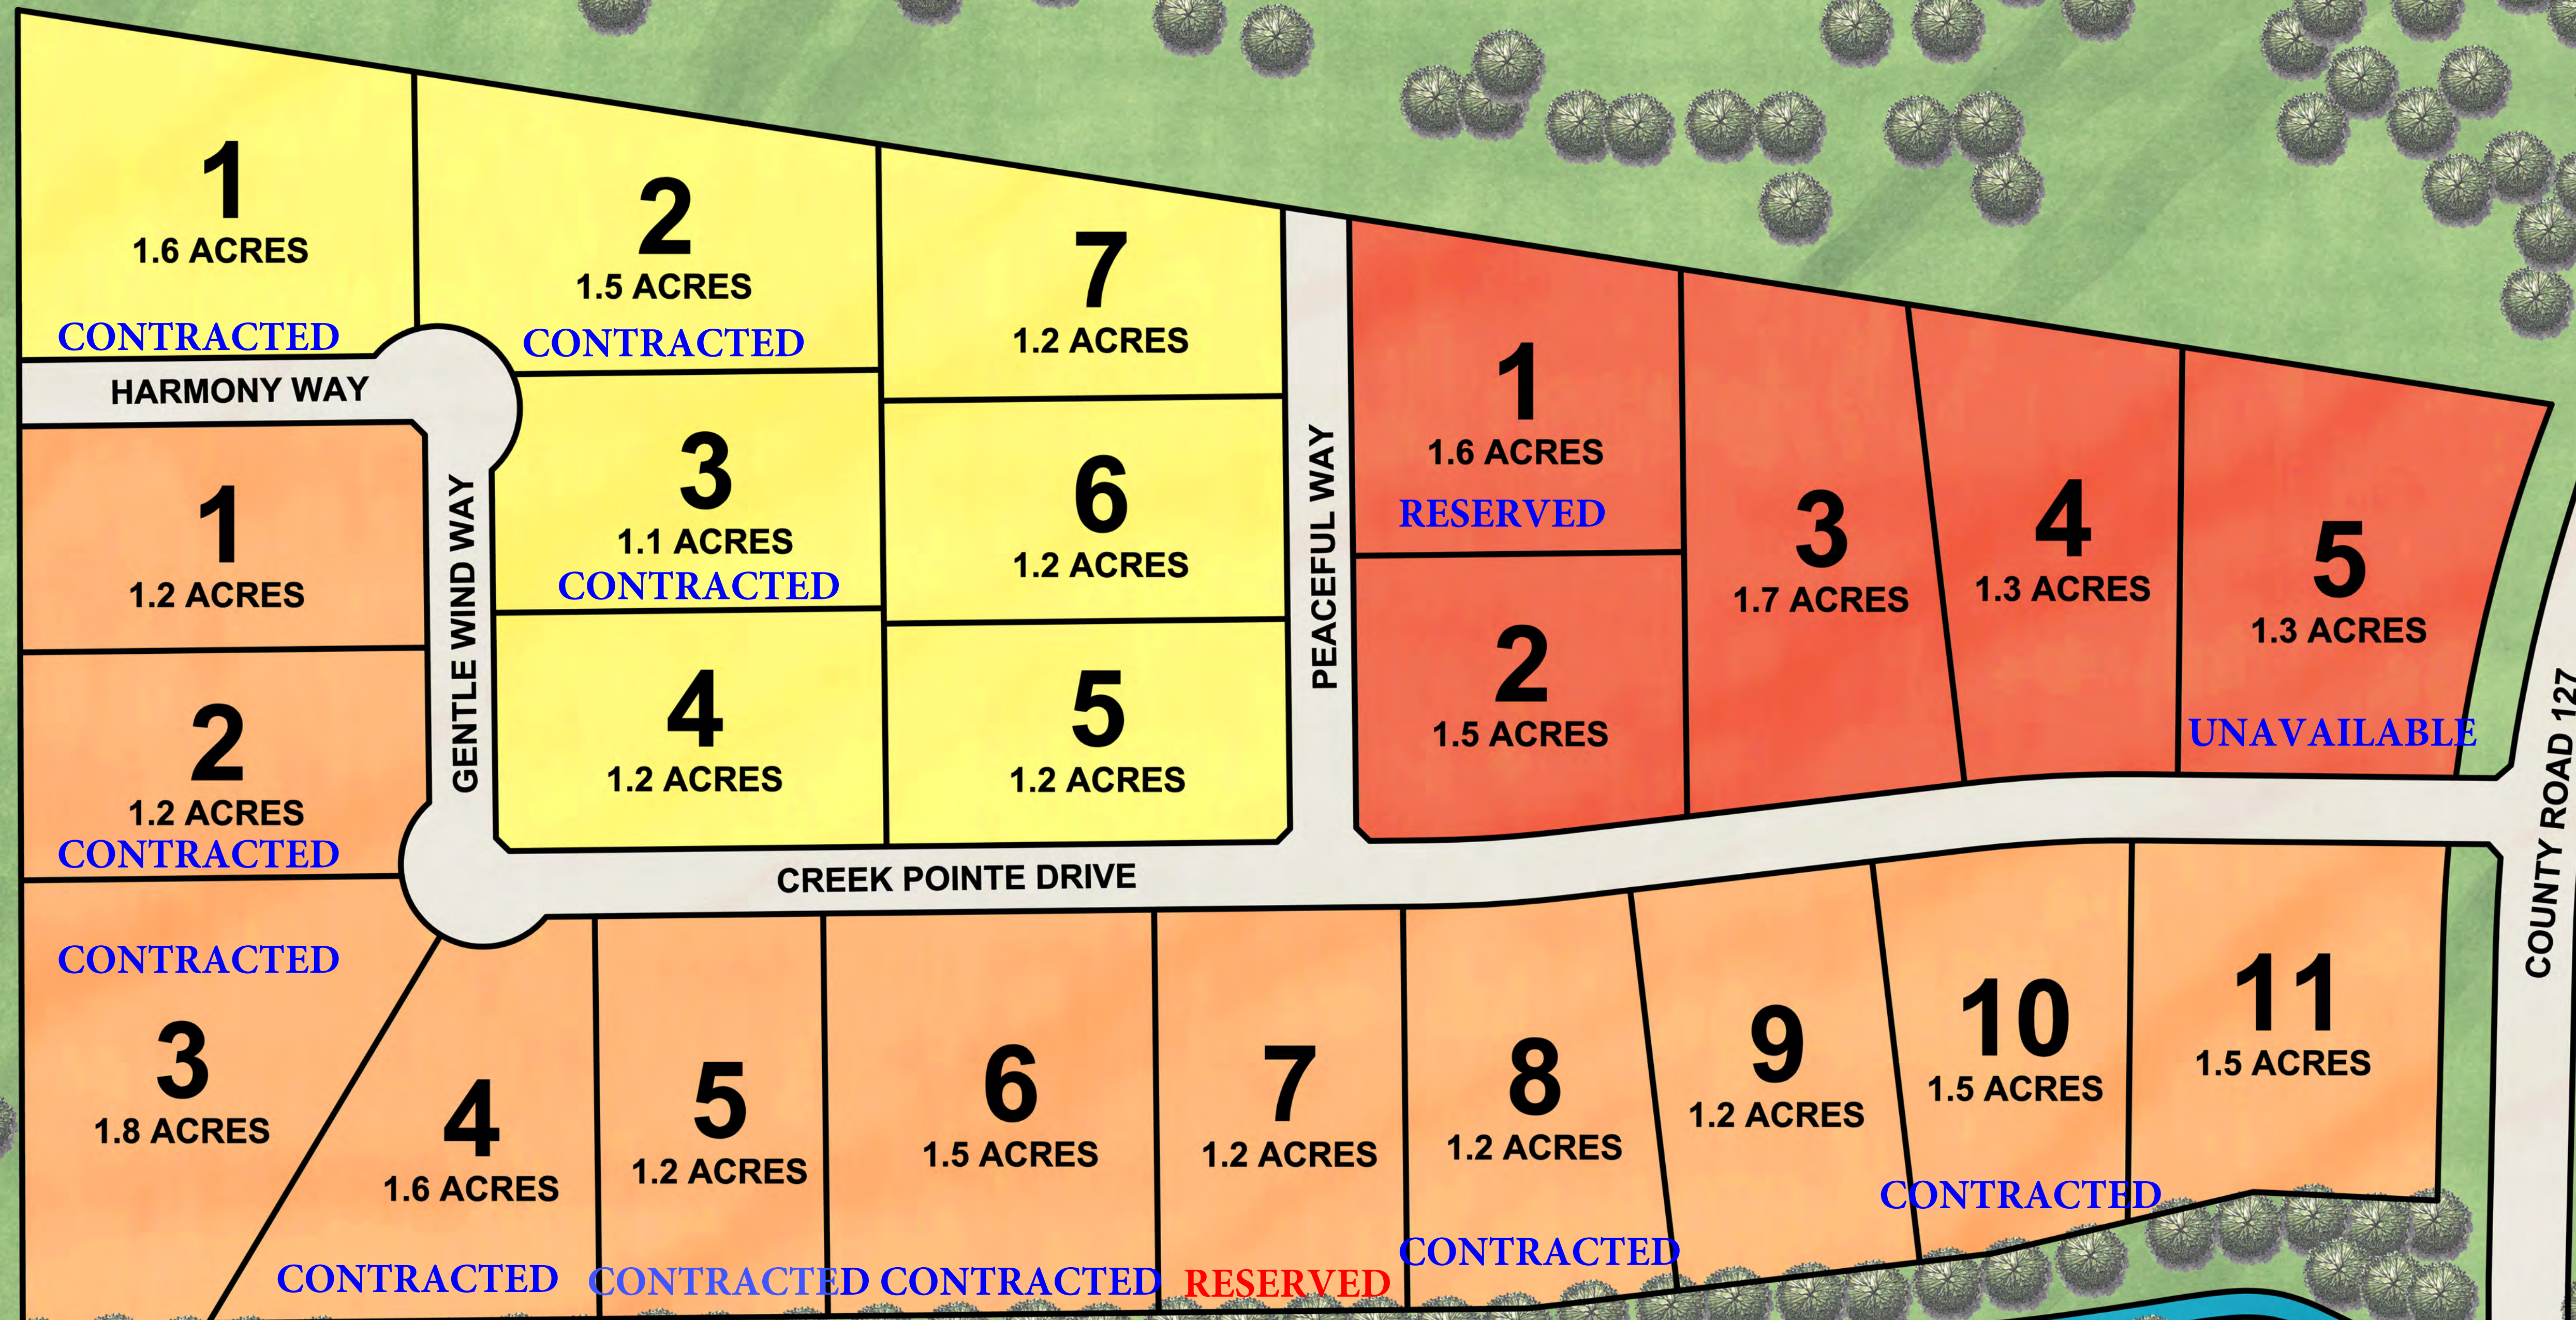

DAVE R. WILLIAMS
HOMES, L.P.

Creek Pointe Estates

LEGEND

- BLOCK A**
- BLOCK B**
- BLOCK C**

Lot measurements are approximate.

COUNTY ROAD 127